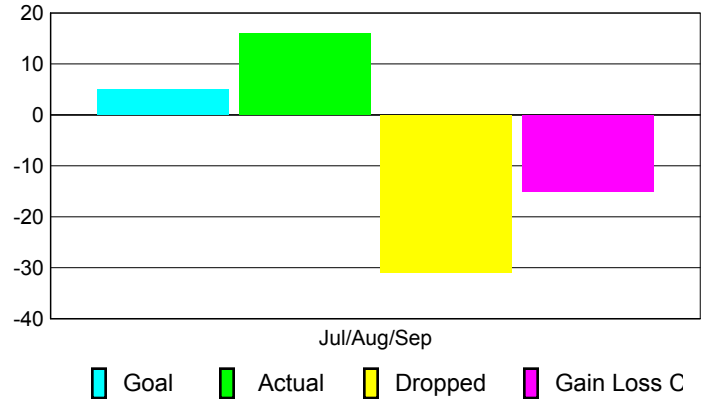

Membership Results 2010-2011

Goal, New, Dropped, Gain/Loss